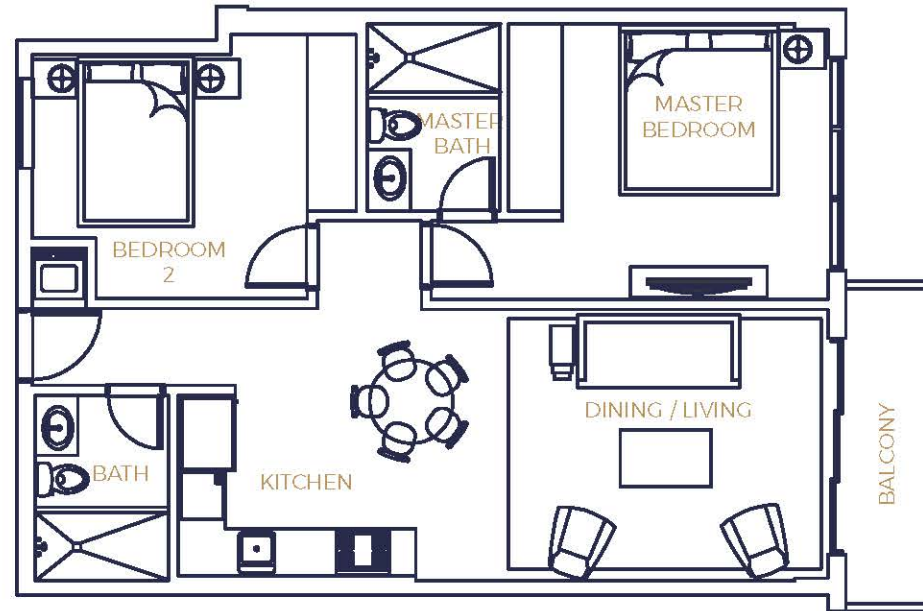

MODEL B

2 BEDROOMS
2 BATHROOMS

INTERIOR

80.2 M²
863 SF

BALCONY

5.8 M²
62 SF

TOTAL

86.0 M²
925 SF

LEVELS 3 - 4

HARBOUR HOUSE
Aruba

www.harbourhousearuba.com

Stated dimensions are measured to the exterior boundaries of the exterior walls and the centerline of interior demising walls. All dimensions are approximate, and all floorplans are subject to change. The furnishings and décor illustrated are not included with the purchase of the Unit.