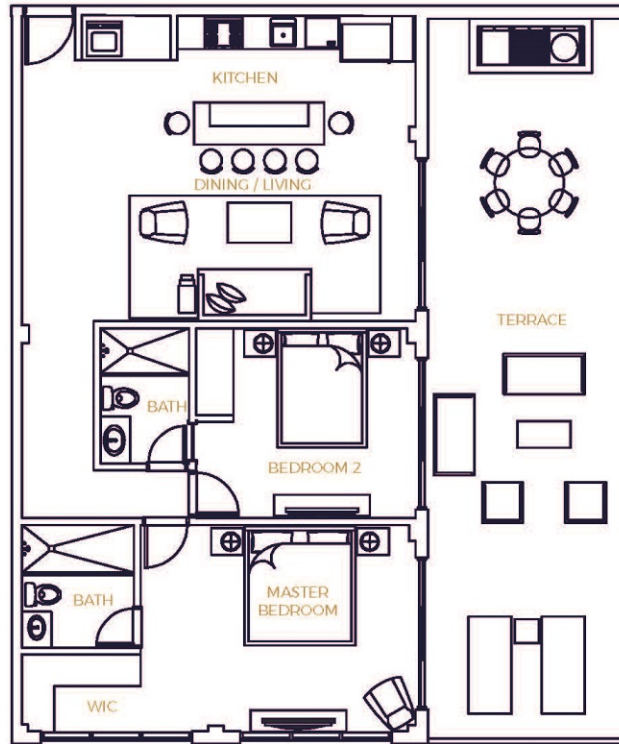

LEVEL 2

MODEL PL-E

2 BEDROOMS
2 BATHROOMS

INTERIOR

102.3 M²
1153 SF

TERRACE

52.0 M²
559 SF

TOTAL

159.3 M²
1712 SF

HARBOUR HOUSE
Aruba

www.harbourhousearuba.com

CRUISE SHIP DOCK

Stated dimensions are measured to the exterior boundaries of the exterior walls and the centerline of interior demising walls. All dimensions are approximate, and all floorplans are subject to change. The furnishings and décor illustrated are not included with the purchase of the Unit.