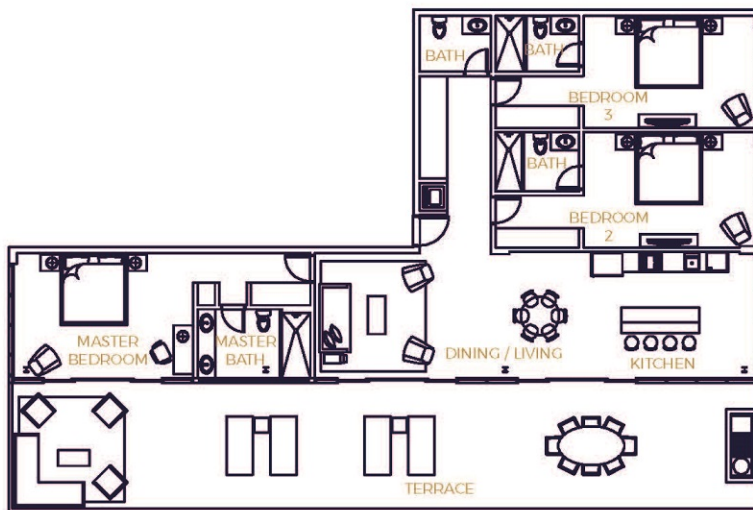

MODEL 0

3 BEDROOMS
3.5 BATHROOMS

INTERIOR

170.0 M²
1827 SF

TERRACE

98.4 M²
1057 SF

TOTAL

268.4 M²
2884 SF

HARBOUR HOUSE
Aruba

www.harbourhousearuba.com

LEVEL 6

Stated dimensions are measured to the exterior boundaries of the exterior walls and the centerline of interior demising walls. All dimensions are approximate, and all floorplans are subject to change. The furnishings and décor illustrated are not included with the purchase of the Unit.