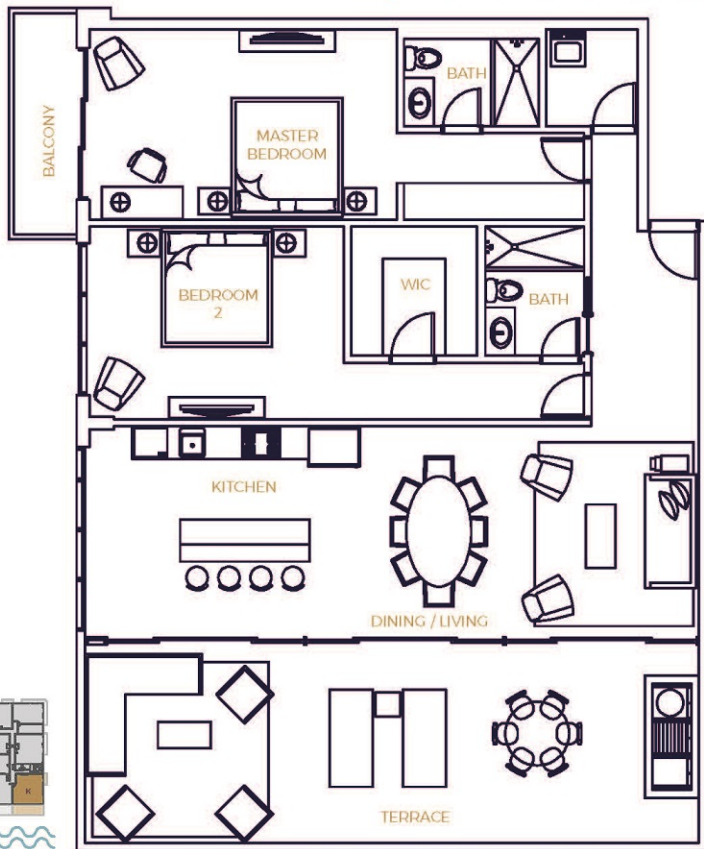

# MODEL K

2 BEDROOMS  
2 BATHROOMS

## INTERIOR

129.3 M<sup>2</sup>  
1389 SF

## BALCONY / TERRACE

54.9 M<sup>2</sup>  
590 SF

## TOTAL

184.2 M<sup>2</sup>  
1979 SF

**HARBOUR HOUSE**  
Aruba

[www.harbourhousearuba.com](http://www.harbourhousearuba.com)

LEVEL 5

Stated dimensions are measured to the exterior boundaries of the exterior walls and the centerline of interior demising walls. All dimensions are approximate, and all floorplans are subject to change. The furnishings and décor illustrated are not included with the purchase of the Unit.