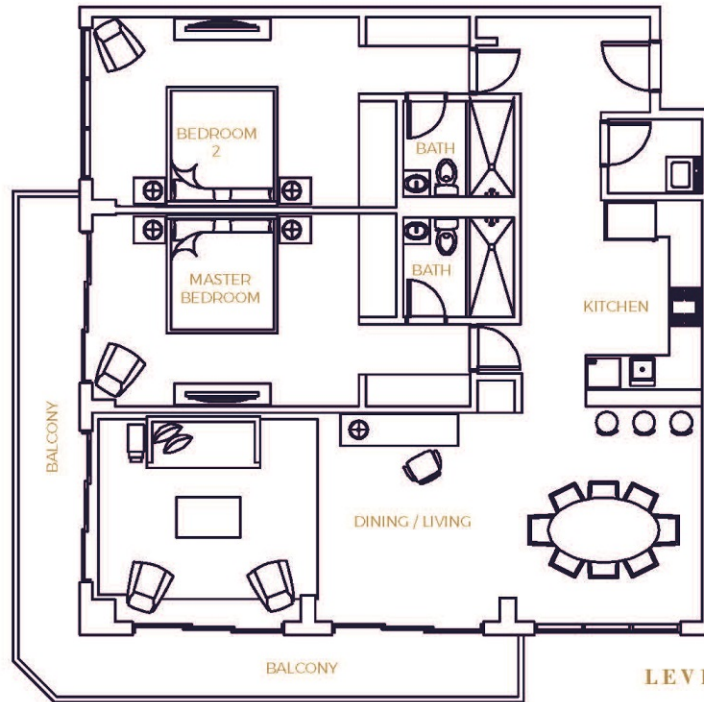

MODEL H

2 BEDROOMS
2 BATHROOMS

INTERIOR

135.2 M²
1453 SF

BALCONY

23.4 M²
251 SF

TOTAL

158.6 M²
1704 SF

HARBOUR HOUSE
Aruba

www.harbourhousearuba.com

Stated dimensions are measured to the exterior boundaries of the exterior walls and the centerline of interior demising walls. All dimensions are approximate, and all floorplans are subject to change. The furnishings and décor illustrated are not included with the purchase of the Unit.