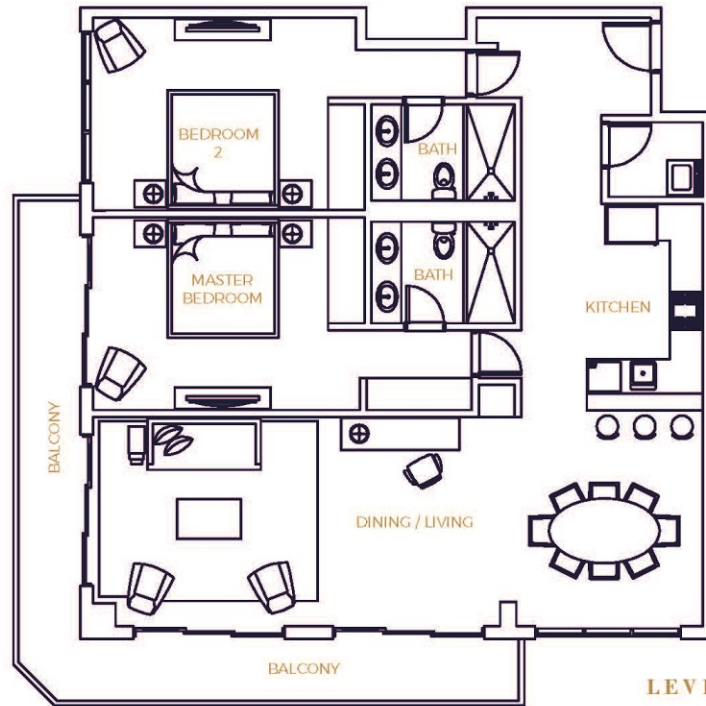

MODEL G

2 BEDROOMS
2 BATHROOMS

INTERIOR

133.9 M²
1440 SF

BALCONY

23.4 M²
251 SF

TOTAL

157.3 M²
1691 SF

LEVEL 4

HARBOUR HOUSE
Aruba

www.harbourhousearuba.com

Stated dimensions are measured to the exterior boundaries of the exterior walls and the centerline of interior demising walls. All dimensions are approximate, and all floorplans are subject to change. The furnishings and décor illustrated are not included with the purchase of the Unit.