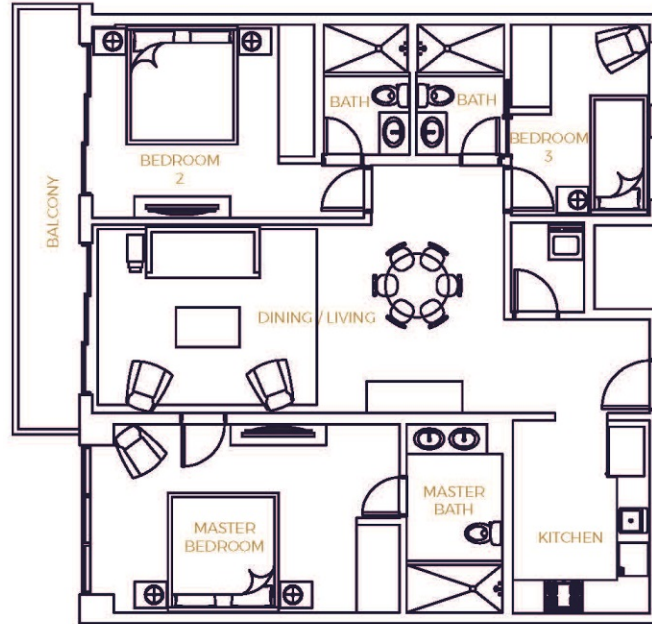

## INTERIOR

120.8 M<sup>2</sup>  
1300 SF

## BALCONY

10.7 M<sup>2</sup>  
115 SF

## TOTAL

131.5 M<sup>2</sup>  
1415 SF

LEVELS 3 - 6

[www.harbourhousearuba.com](http://www.harbourhousearuba.com)

Stated dimensions are measured to the exterior boundaries of the exterior walls and the centerline of interior demising walls. All dimensions are approximate, and all floorplans are subject to change. The furnishings and décor illustrated are not included with the purchase of the Unit.