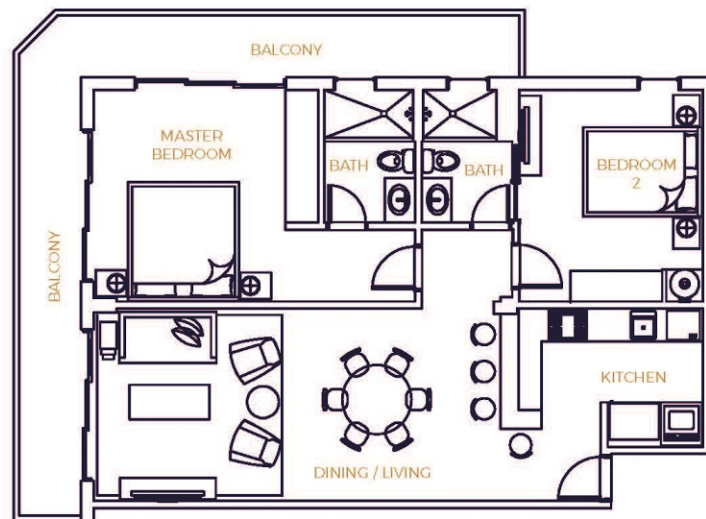

MODEL D

2 BEDROOMS
2 BATHROOMS

INTERIOR

97.0 M²
1043 SF

BALCONY

23.4 M²
251 SF

TOTAL

120.4 M²
1294 SF

HARBOUR HOUSE
Aruba

www.harbourhousearuba.com

LEVELS 3 - 6

Stated dimensions are measured to the exterior boundaries of the exterior walls and the centerline of interior demising walls. All dimensions are approximate, and all floorplans are subject to change. The furnishings and décor illustrated are not included with the purchase of the Unit.